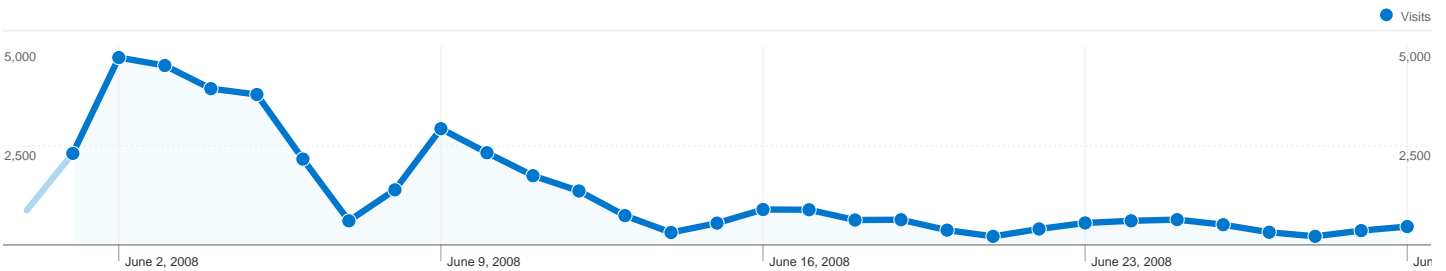

Site Usage

41,111 Visits

64.47% Bounce Rate

89,578 Pageviews

00:01:57 Avg. Time on Site

2.18 Pages/Visit

62.83% % New Visits

Traffic Sources Overview

All traffic sources sent a total of 41,111 visits

-  29.50% Direct Traffic
-  42.88% Referring Sites
-  27.62% Search Engines

Top Traffic Sources

Sources	Visits	% visits
(direct) ((none))	12,127	29.50%
google (organic)	9,842	23.94%
ncwiseowl.org (referral)	1,491	3.63%
beaverton.k12.or.us (referral)	930	2.26%
yahoo (organic)	751	1.83%