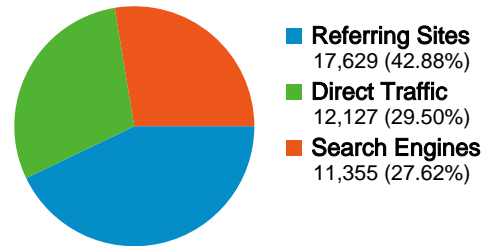

Site Usage

41,111 Visits

64.47% Bounce Rate

89,578 Pageviews

00:01:57 Avg. Time on Site

2.18 Pages/Visit

62.83% % New Visits

Traffic Sources Overview

Map Overlay world

Top Content

URL	Pageviews	% visits
/resources/cm/mlacitationss	23,253	25.96%
/	16,163	18.04%
/resources/cm/apacitations	8,502	9.49%
/resources/cm/mlacitationse	6,236	6.96%
/front-page	3,334	3.72%

All traffic sources sent a total of 41,111 visits

-  29.50% Direct Traffic
-  42.88% Referring Sites
-  27.62% Search Engines

Top Traffic Sources

Sources	Visits	% visits
(direct) ((none))	12,127	29.50%
google (organic)	9,842	23.94%
ncwiseowl.org (referral)	1,491	3.63%
beaverton.k12.or.us (referral)	930	2.26%
yahoo (organic)	751	1.83%