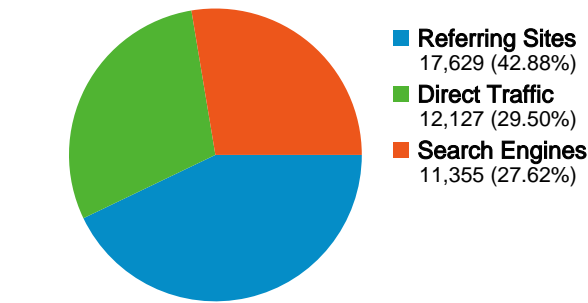

Site Usage

41,111 Visits

64.47% Bounce Rate

89,578 Pageviews

00:01:57 Avg. Time on Site

2.18 Pages/Visit

62.83% % New Visits

Traffic Sources Overview

Map Overlay world

Top Content

URL	Pageviews	% visits
/resources/cm/mlacitationss	23,253	25.96%
/	16,163	18.04%
/resources/cm/apacitations	8,502	9.49%
/resources/cm/mlacitationse	6,236	6.96%
/front-page	3,334	3.72%

All traffic sources sent a total of 41,111 visits

-  29.50% Direct Traffic
-  42.88% Referring Sites
-  27.62% Search Engines

Top Traffic Sources

Sources	Visits	% visits
(direct) ((none))	12,127	29.50%
google (organic)	9,842	23.94%
ncwiseowl.org (referral)	1,491	3.63%
beaverton.k12.or.us (referral)	930	2.26%
yahoo (organic)	751	1.83%

Site Usage

Country/Territory	Visits	Pages/Visit	Avg. Time on Site	% New Visits	Bounce Rate
United States	37,987	2.20	00:01:59	61.87%	63.97%
Canada	1,054	1.80	00:01:27	66.98%	71.06%
Australia	705	2.05	00:01:29	68.94%	67.23%
New Zealand	151	1.97	00:02:28	91.39%	74.83%
Japan	148	2.08	00:03:44	93.24%	64.19%
Philippines	134	1.71	00:01:33	71.64%	70.15%
Mexico	80	1.70	00:02:08	80.00%	66.25%
Hong Kong	58	1.52	00:01:14	75.86%	70.69%
United Kingdom	52	1.88	00:00:45	98.08%	82.69%
Germany	50	1.84	00:00:39	72.00%	64.00%