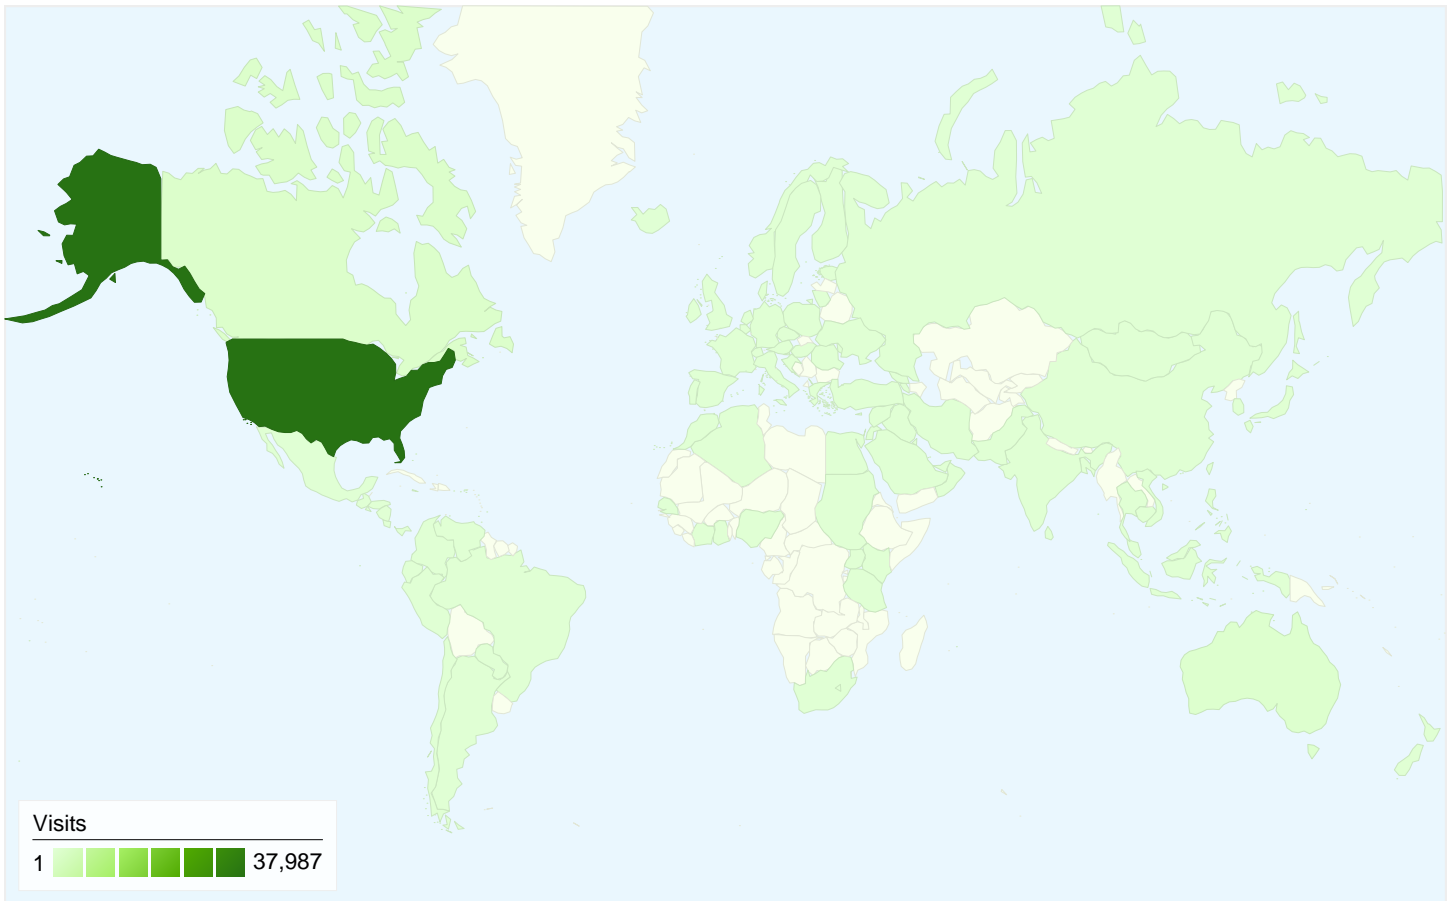

Map Overlay world

Top Content

URL	Pageviews	% visits
/resources/cm/mlacitationss	23,253	25.96%
/	16,163	18.04%
/resources/cm/apacitations	8,502	9.49%
/resources/cm/mlacitationse	6,236	6.96%
/front-page	3,334	3.72%

All traffic sources sent a total of 41,111 visits

-  29.50% Direct Traffic
-  42.88% Referring Sites
-  27.62% Search Engines

Top Traffic Sources

Sources	Visits	% visits
(direct) ((none))	12,127	29.50%
google (organic)	9,842	23.94%
ncwiseowl.org (referral)	1,491	3.63%
beaverton.k12.or.us (referral)	930	2.26%
yahoo (organic)	751	1.83%

Keywords	Visits	% visits
citation maker	1,872	16.49%
oslis	1,294	11.40%
apa citation	1,078	9.49%
mla citation maker	890	7.84%
apa citation maker	711	6.26%

41,111 visits came from 109 countries/territories

Site Usage

Country/Territory	Visits	Pages/Visit	Avg. Time on Site	% New Visits	Bounce Rate
United States	37,987	2.20	00:01:59	61.87%	63.97%
Canada	1,054	1.80	00:01:27	66.98%	71.06%
Australia	705	2.05	00:01:29	68.94%	67.23%
New Zealand	151	1.97	00:02:28	91.39%	74.83%
Japan	148	2.08	00:03:44	93.24%	64.19%
Philippines	134	1.71	00:01:33	71.64%	70.15%
Mexico	80	1.70	00:02:08	80.00%	66.25%
Hong Kong	58	1.52	00:01:14	75.86%	70.69%
United Kingdom	52	1.88	00:00:45	98.08%	82.69%
Germany	50	1.84	00:00:39	72.00%	64.00%