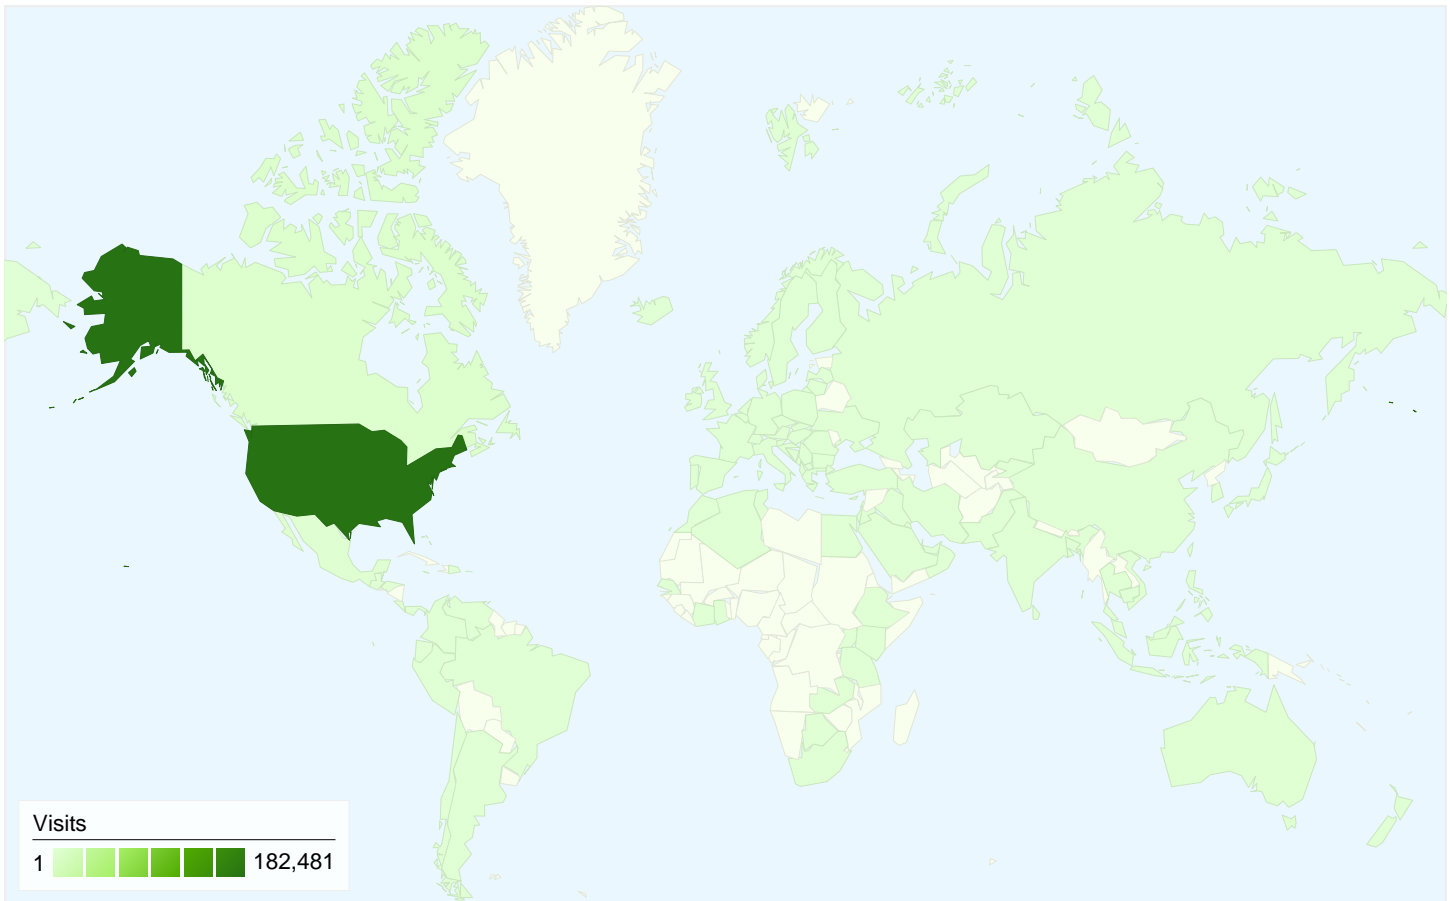

Site Usage

191,901 Visits

64.45% Bounce Rate

398,458 Pageviews

00:02:00 Avg. Time on Site

2.08 Pages/Visit

56.08% % New Visits

Traffic Sources Overview

- **Referring Sites**
98,335.00 (51.24%)
- **Search Engines**
51,195.00 (26.68%)
- **Direct Traffic**
42,371.00 (22.08%)

Map Overlay

Top Content

Page	Pageviews	% visits
/	81,626	20.49%
/resources/cm/mlacitationss	54,576	13.70%
/orig-	49,323	12.38%
/cite-sources	33,344	8.37%
/orig-	26,915	6.75%

All traffic sources sent a total of 191,901 visits

22.08% Direct Traffic

51.24% Referring Sites

26.68% Search Engines

- **Referring Sites**
98,335.00 (51.24%)
- **Search Engines**
51,195.00 (26.68%)
- **Direct Traffic**
42,371.00 (22.08%)

191,901 visits came from 117 countries/territories

Site Usage

Country/Territory	Visits	Pages/Visit	Avg. Time on Site	% New Visits	Bounce Rate
Visits 191,901 % of Site Total: 100.00%	Pages/Visit 2.08 Site Avg: 2.08 (0.00%)	Avg. Time on Site 00:02:00 Site Avg: 00:02:00 (0.00%)	% New Visits 56.08% Site Avg: 56.08% (0.00%)	Bounce Rate 64.45% Site Avg: 64.45% (0.00%)	
United States	182,481	2.08	00:02:01	55.93%	64.30%
Canada	3,271	1.90	00:01:42	66.92%	68.73%
Mexico	1,130	2.37	00:01:51	30.27%	53.81%
Australia	963	1.83	00:01:55	64.17%	71.86%
Germany	537	1.77	00:02:03	51.77%	71.32%
New Zealand	452	1.70	00:01:39	67.92%	64.38%
Switzerland	432	3.57	00:02:31	25.93%	30.09%
Malaysia	388	1.49	00:02:07	62.63%	77.58%
Japan	266	1.85	00:01:42	66.54%	76.69%