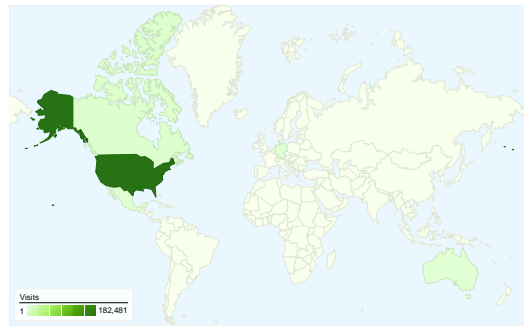

Site Usage

191,901 Visits

64.45% Bounce Rate

398,458 Pageviews

00:02:00 Avg. Time on Site

2.08 Pages/Visit

56.08% % New Visits

Traffic Sources Overview

- **Referring Sites**
98,335.00 (51.24%)
- **Search Engines**
51,195.00 (26.68%)
- **Direct Traffic**
42,371.00 (22.08%)

Map Overlay

Top Content

Page	Pageviews	% visits
/	81,626	20.49%
/resources/cm/mlacitationss	54,576	13.70%
/orig-	49,323	12.38%
/cite-sources	33,344	8.37%
/orig-	26,915	6.75%

All traffic sources sent a total of 191,901 visits

22.08% Direct Traffic

51.24% Referring Sites

26.68% Search Engines

- **Referring Sites**
98,335.00 (51.24%)
- **Search Engines**
51,195.00 (26.68%)
- **Direct Traffic**
42,371.00 (22.08%)

191,901 visits came from 117 countries/territories

Site Usage

Country/Territory	Visits	Pages/Visit	Avg. Time on Site	% New Visits	Bounce Rate
Visits 191,901 % of Site Total: 100.00%	Pages/Visit 2.08 Site Avg: 2.08 (0.00%)	Avg. Time on Site 00:02:00 Site Avg: 00:02:00 (0.00%)	% New Visits 56.08% Site Avg: 56.08% (0.00%)	Bounce Rate 64.45% Site Avg: 64.45% (0.00%)	
United States	182,481	2.08	00:02:01	55.93%	64.30%
Canada	3,271	1.90	00:01:42	66.92%	68.73%
Mexico	1,130	2.37	00:01:51	30.27%	53.81%
Australia	963	1.83	00:01:55	64.17%	71.86%
Germany	537	1.77	00:02:03	51.77%	71.32%
New Zealand	452	1.70	00:01:39	67.92%	64.38%
Switzerland	432	3.57	00:02:31	25.93%	30.09%
Malaysia	388	1.49	00:02:07	62.63%	77.58%
Japan	266	1.85	00:01:42	66.54%	76.69%